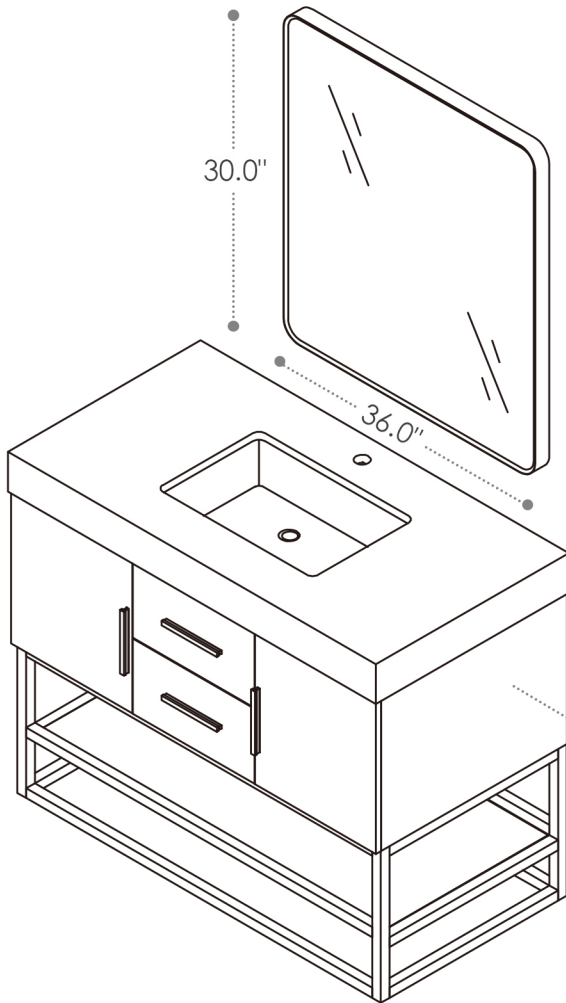

ALTAIR

FASHION BATHROOM LIFE

Altair Design, Inc.

Bianco

42"W x 22"D

Bathroom Vanity

42"W x 22"D x 34"H inches

INSTALLATION SPECIFICATION

Item#	552042G		
Color	Light Brown/Black Oak		
Overall Dimension	42 in W x 22 in D x 34 in H		
Vanity Material	Solid wood and long-lasting plywood		
Hardware Finish	Zinc Alloy Brushed Gold		
Number of Door	2 soft-closing doors		
Number of Drawers	2 soft-closing drawers		
Metal Base Material	Stainless Steel(Brushed Gold)		
Countertop Material	Composite Stone - White	Shape	Rectangular
Top Thickness	4 inch	Installation Type	Freestanding
Assembly Required	No	Backsplash Height	Not included
Faucet Hole Spacing(in.)	Single Hole	Sink	Single Undermount Sink

All measurements are approximate. Measurements may vary +/-1/2".
Does not include faucet, drain assembly, P-trap